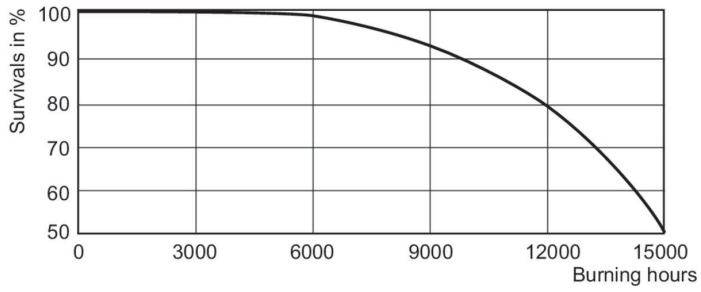

Fotometrische gegevens

Light Distribution Diagram - MASTER SDW-T 35W/825 PG12-1 1SL/12

Spectral Power Distribution Colour - MASTER SDW-T 35W/825 PG12-1 1SL/12

MASTER SDW-T

Levensduur

Life Expectancy Diagram - MASTER SDW-T 35W/825 PG12-1 1SL/12