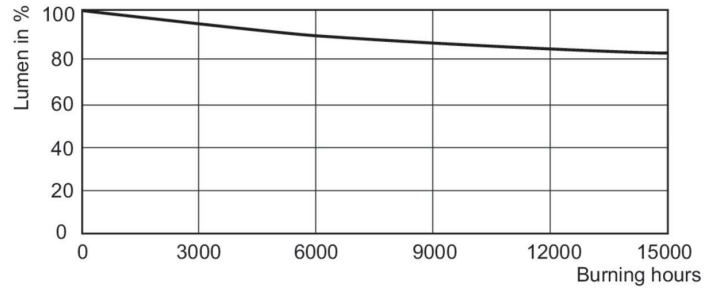

Fotometrische gegevens

Light Distribution Diagram - MASTER SDW-T 35W/825 PG12-1 1SL/12

Spectral Power Distribution Colour - MASTER SDW-T 35W/825 PG12-1 1SL/12

MASTER SDW-T

Levensduur

Life Expectancy Diagram - MASTER SDW-T 35W/825 PG12-1 1SL/12